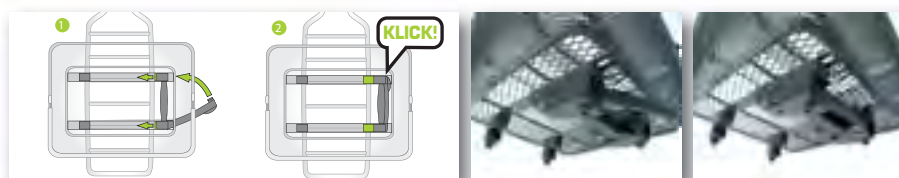

## BASSOLID-SYSTEM

**9** Our (patented) BasSolid system has been designed that it is adjustable in width, suits 6-20 mm Ø tubes and even fits tapering carriers with heightened backs. The system is pre-mounted and needs to be adjusted to the carrier width only once. A smartly designed handle activates a clever mechanism which allows the baskets to be clipped to a carrier quickly, firmly and 'blindly'. In addition, the system is provided with a lock. Baskets Catu, Cosa and Cento are equipped with the BasSolid system. The system has been TÜV approved.

## BASEASY CARRIER RACK

**19** BasEasy Carrier Rack: put your luggage carrier bag in front of you! Many times you feel simply safer when you have your laptop or other valuable things in front of you. This rack enables you to hang your favourite Basil single rear bag (or baskets with hanging hooks) in front of you! The rack fits on every BasEasy-system holder.

**20** Basil Carrier Extender length: combines any Basil double bag with a child's seat! This rack is very easily mounted on your luggage carrier. Once mounted, you can combine any Basil double bag in combination with a child's seat! It is really as simple as that! Basil advises to use children's seats mounted on the saddleframe tube.

**CARRIER  
EXTENDER  
width**

**21** Basil Carrier Extender width: combines any Basil single bag with a child's seat! This rack is very easily mounted on your luggage carrier. Once mounted, you can combine any Basil single bag (or basket with hanging hooks) in combination with a child's seat! It is really as simple as that! Basil advises to use children's seats mounted on the saddleframe tube.