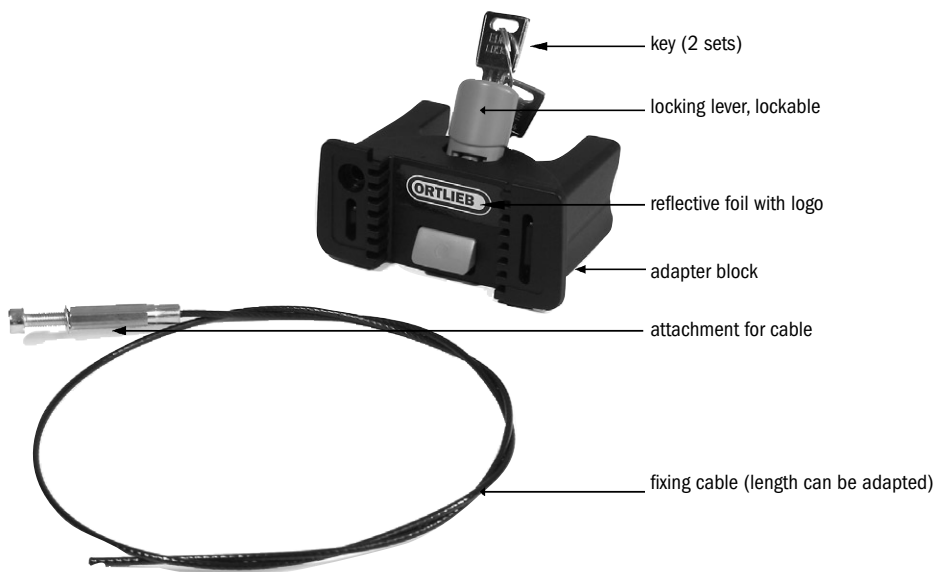

MOUNTING SYSTEM

for handlebar bags Ultimate2 to 5

Weight g/oz.
150/5,3

- lockable adapter for mounting ORTLIEB handlebar bags Ultimate2-5 (comes with 2 sets of keys which can also be ordered if serial number is available)
- mounting fits to all handlebars
- simple and fast mounting with only one cable
- extension adapter and spare cable available as accessory
- a reflective foil covering the front of the fixing plate ensures more safety when cycling in the dark without the handlebar bag
- compatible with the VRO extension by Syntace and the mounting set KLICKfix by Rixen & Kaul

Contents: adapter block, cable with attachment, 2 sets of keys, hexagon key, mounting instructions

Utility Model: 20 2004 011 536.0 Means for fixation of an adapter for accessories onto coinciding tube portions of bicycles