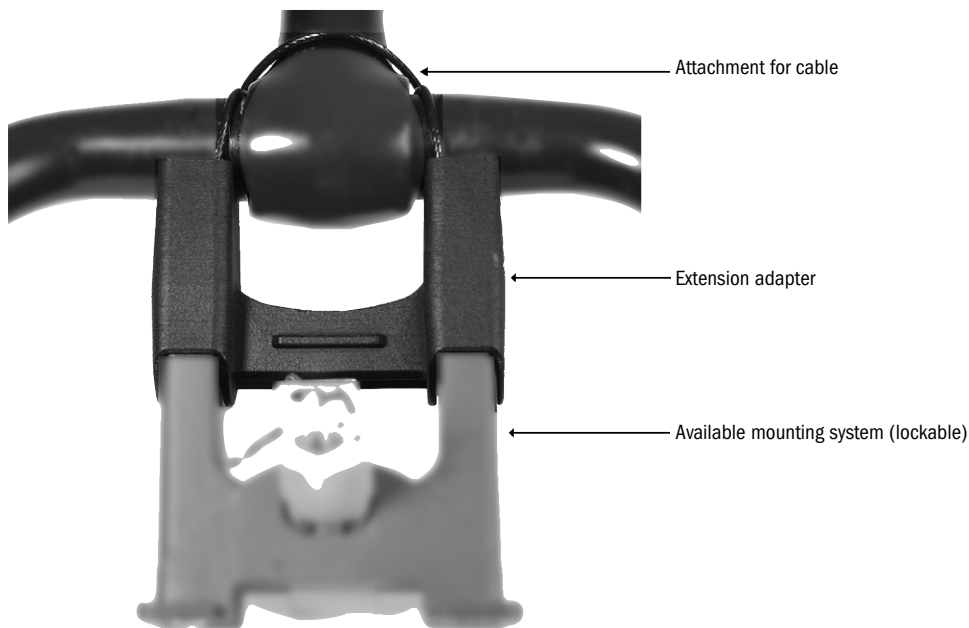

EXTENSION ADAPTER

for mounting system Ultimate2 to 5

ORTLIEB WATERPROOF

Weight g/oz.
100/3,5

- for use with ORTLIEB handlebar bags on strongly bent comfort handlebars such as Modolo, Humpert etc.
 - increases the distance between handlebar and handlebar bag
 - suitable for all handlebar diameters
 - to be used only in combination with the Ultimate4 or 5 mounting set with cable fixing (article code E164)
 - all ORTLIEB handlebar bags are compatible with the KLICKfix fixing system by Rixen & Kaul
- Contents: extension adapter, extra long mounting cable, mounting instructions